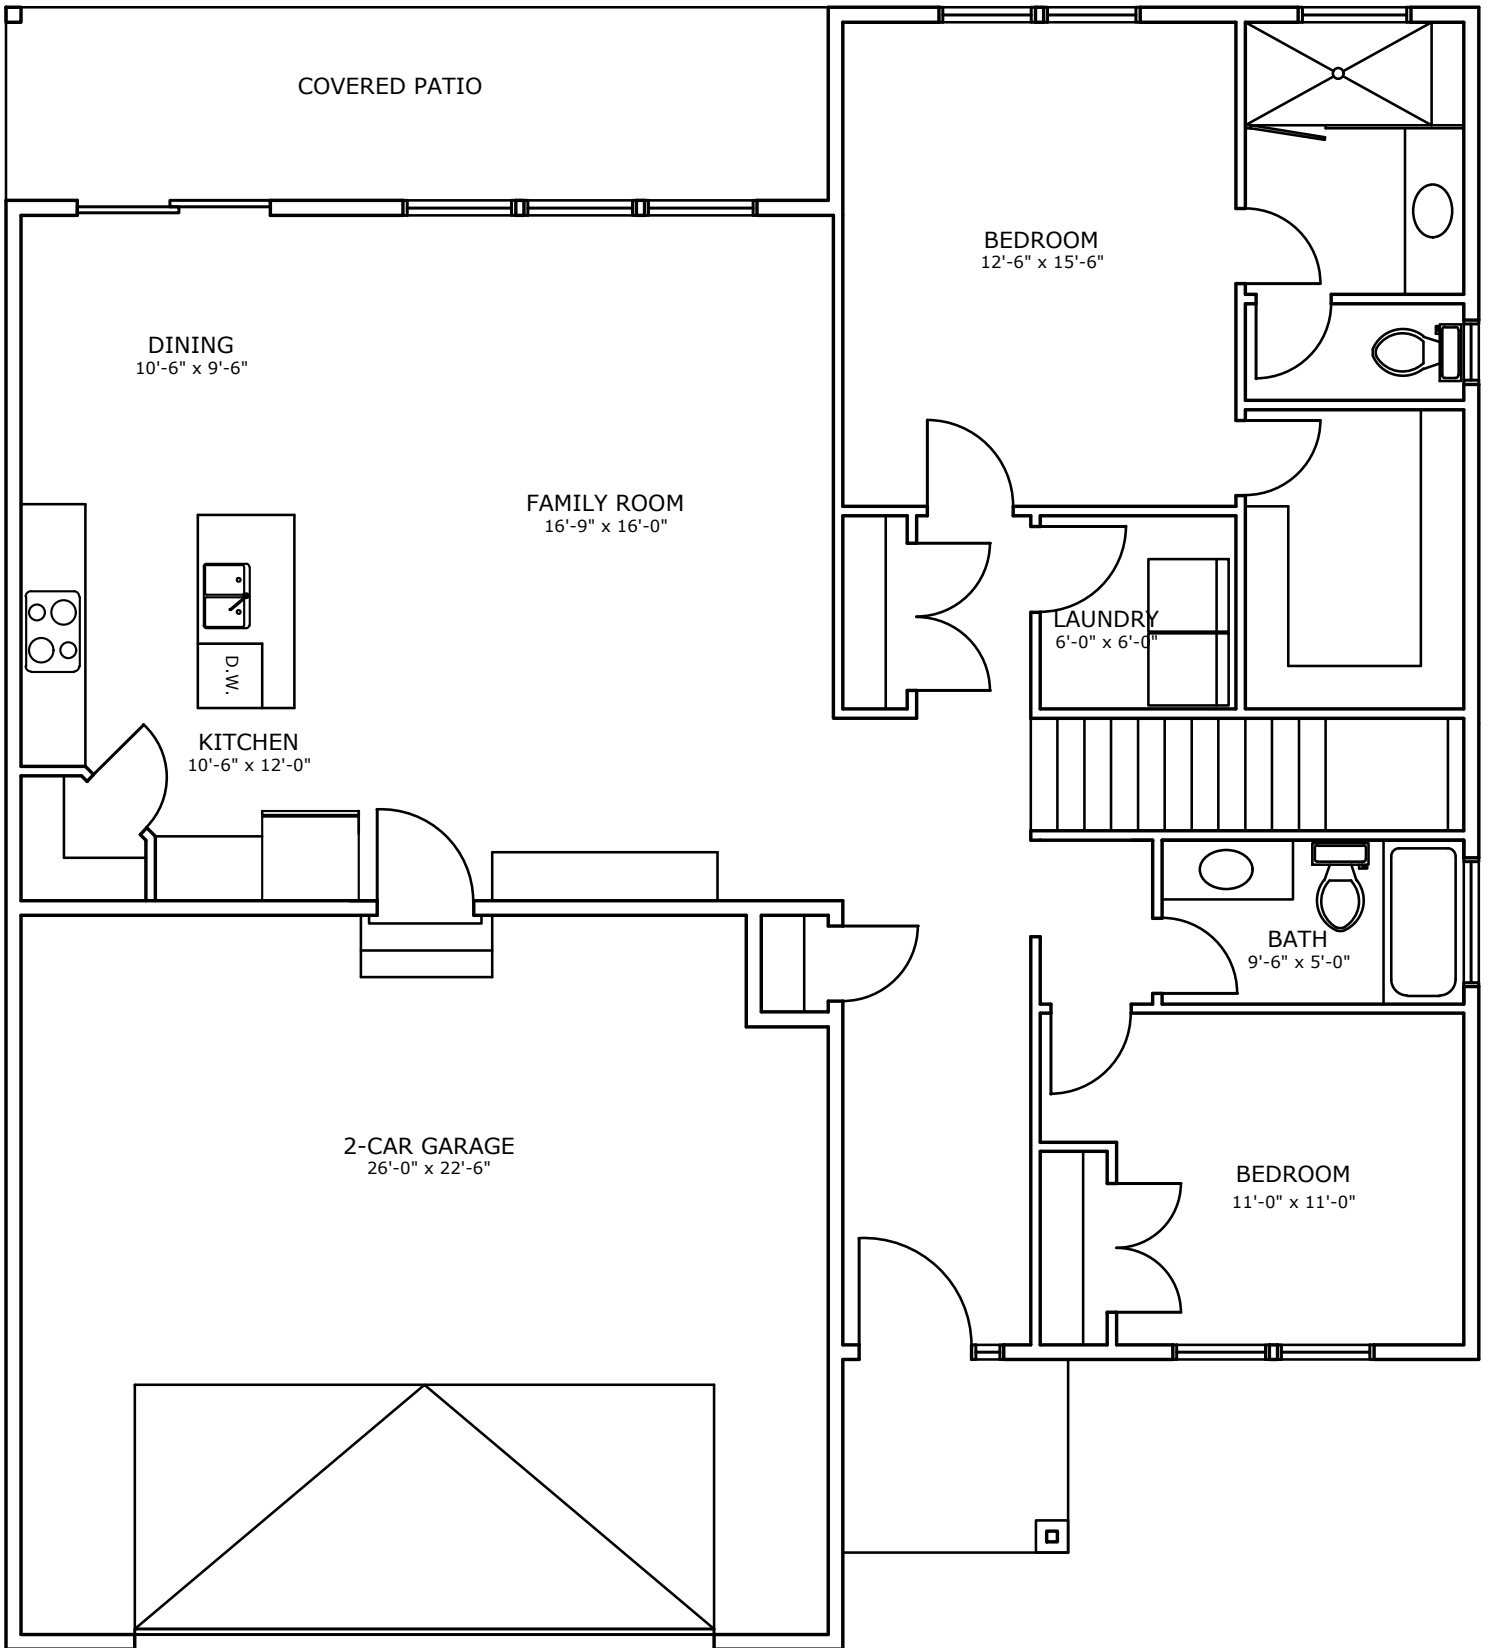

HERITAGE
HOMES[®]

HeritageHomesUtah.com

The Gemma

BASEMENT PLAN
1,468 S.F.

MAIN FLOOR PLAN
1,416 S.F.