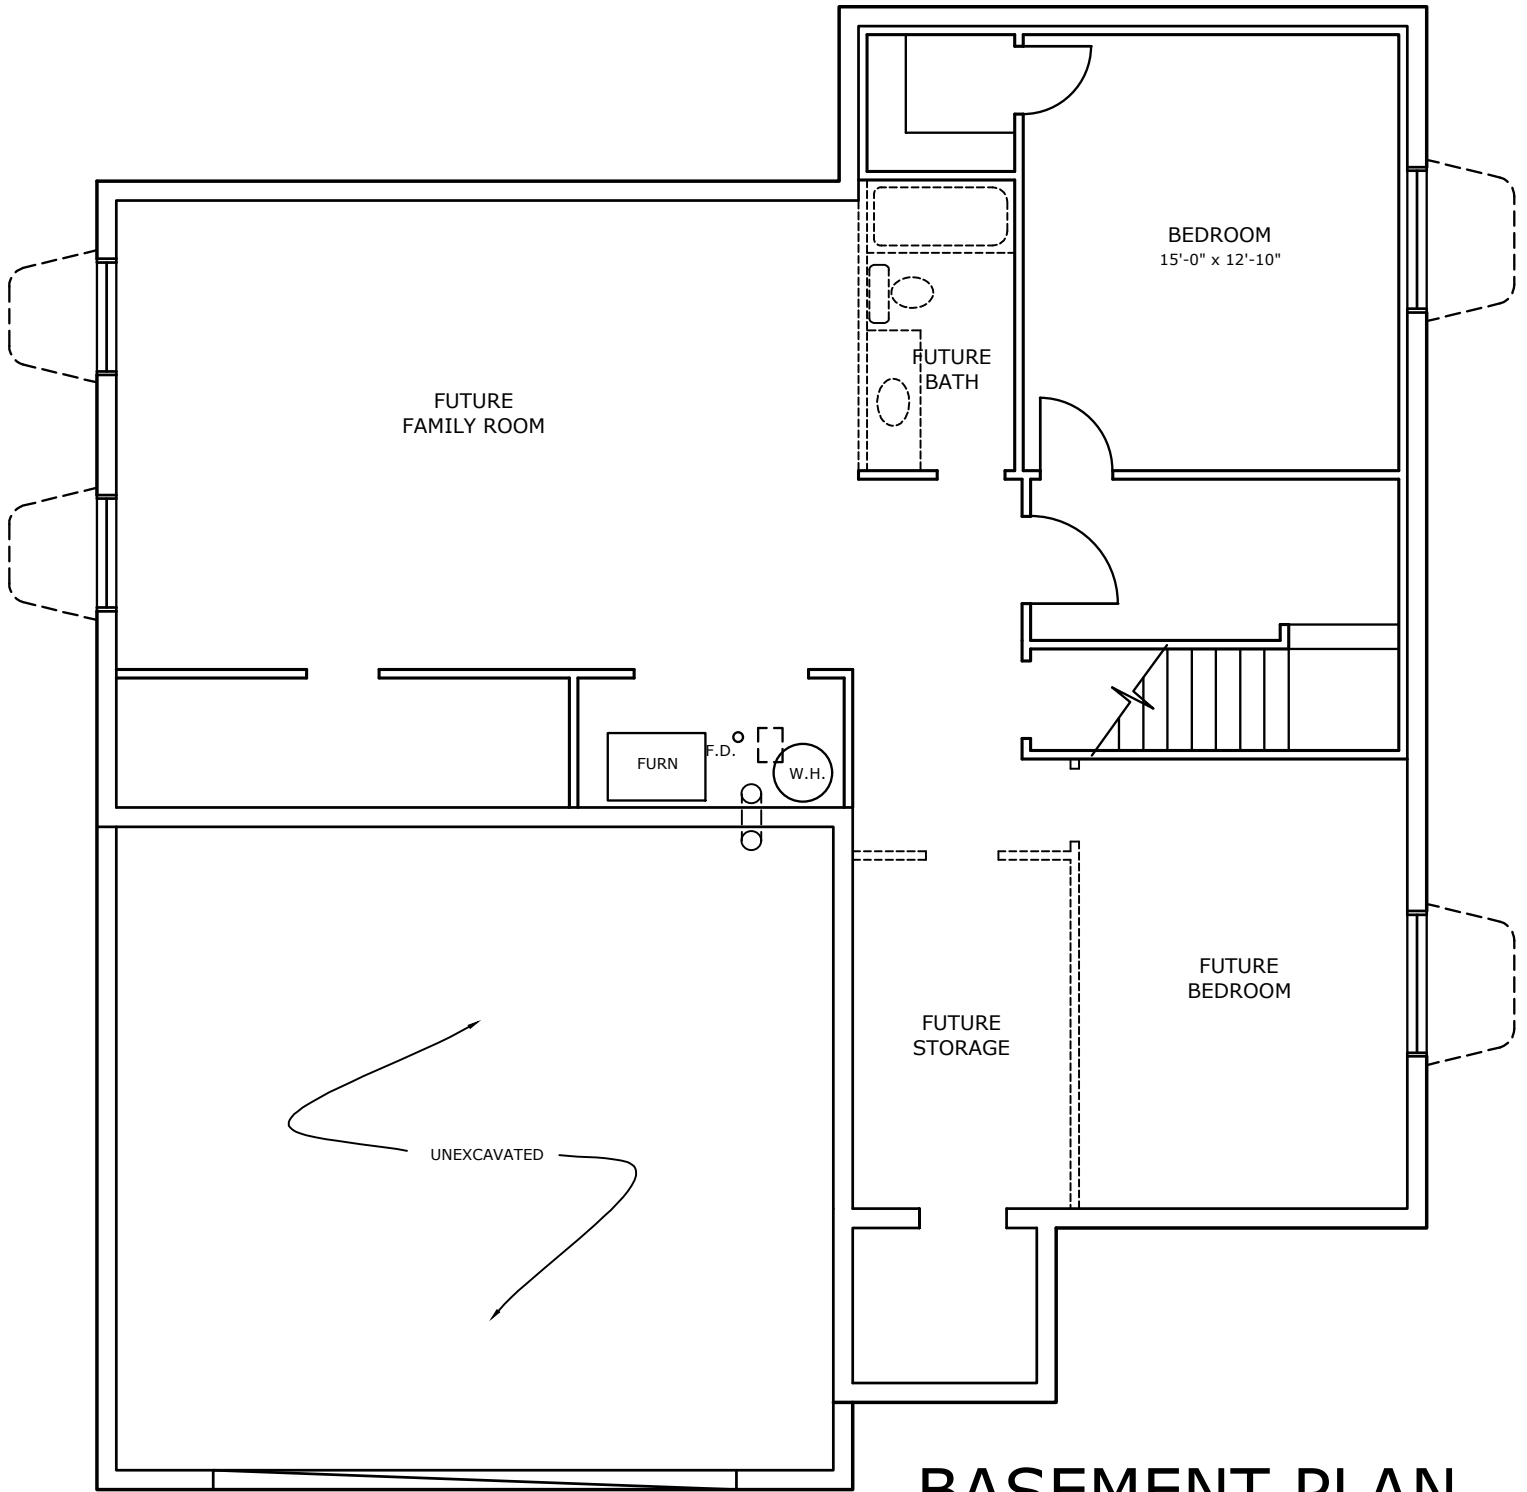

HERITAGE
HOMES[®]

HeritageHomesUtah.com

The Gemma

BASEMENT PLAN
1,468 S.F.

MAIN FLOOR PLAN
1,416 S.F.